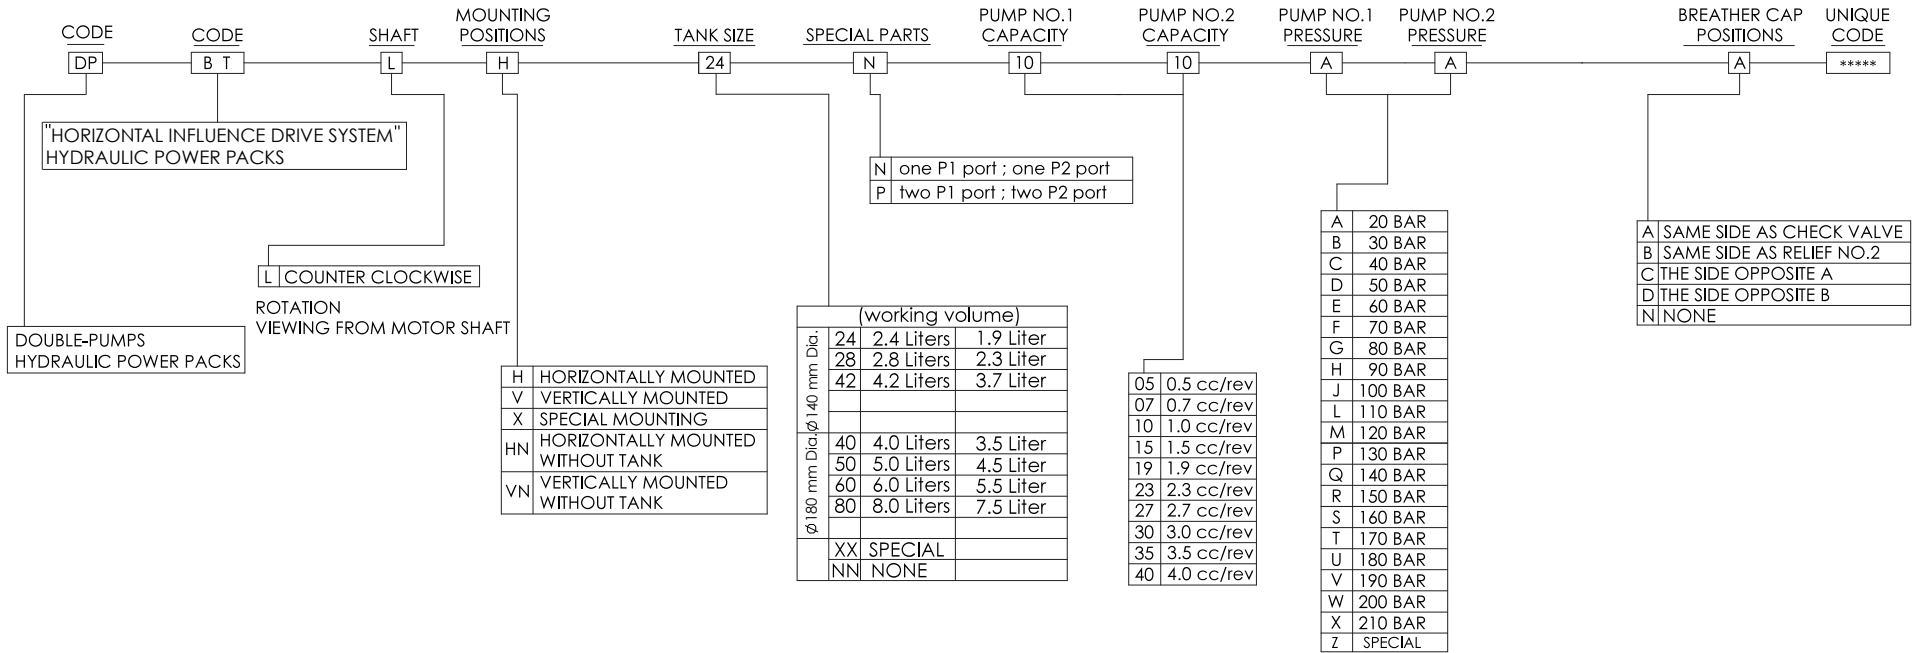

HOW TO ORDER

"DOUBLE PUMPS" "HORIZONTAL INFLUENCE DRIVE SYSTEM" HYDRAULIC POWER PACKS (W800552 STEEL MANIFOLD / ϕ 140 & ϕ 180 TANKS)

Special orders are available on request.
Please consult our sales department.

Series W85BT

Hydraulic Power Packs